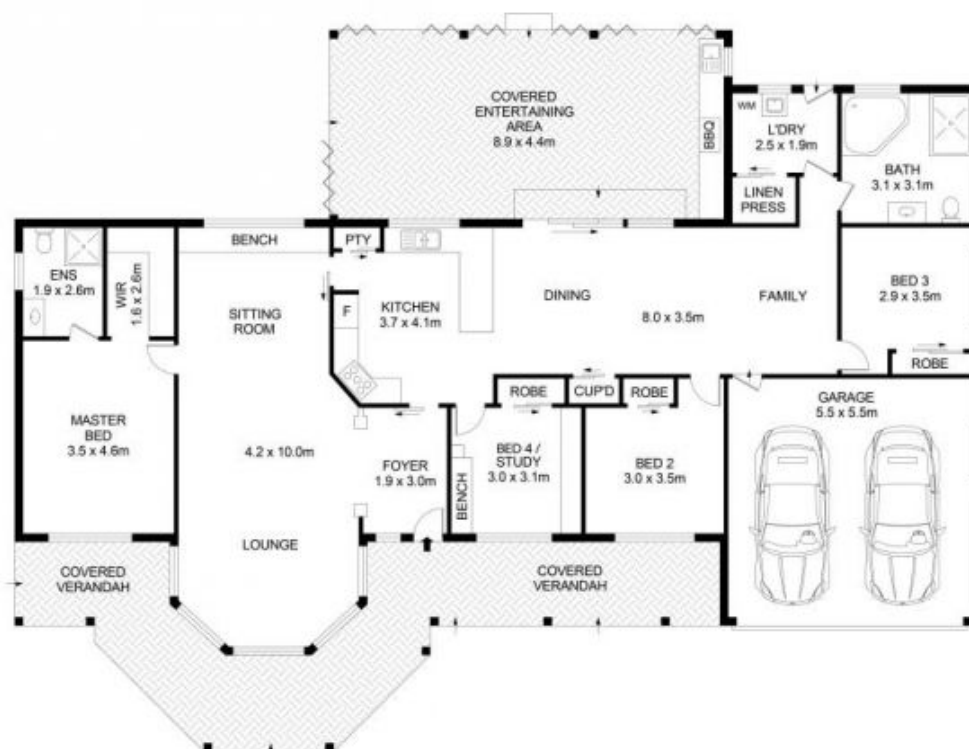

Joel Green
0408 293 262

17 Crinan Court, Castle Hill

Disclaimer
Floor Plan measurements are approximate and are for illustrative purposes only. While we cannot doubt the floor plans accuracy, we make no guarantee, warranty or representation as to the accuracy and completeness of the floor plan

guardian