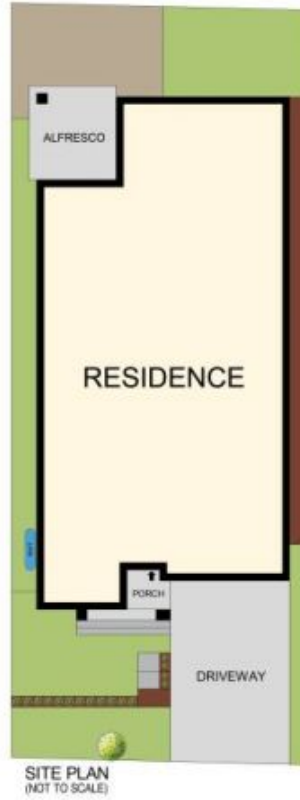

## 26 Turrallo Circuit Schofields NSW

4  2  2 

This crafted family oasis commands a high set parcel with mesmerising street appeal in Schofields. The formal living room is well spaced from the home's hero, an uplifting and open family zone. Here, dining and lounge spaces are placed around an intimate alfresco with glass sliders that seamlessly merge the interior and exterior. An outdoor kitchen with barbecue, TV point and decking offer a laidback space to watch sport and unwind with friends over the firepit. Stone surfaces top the magnificent kitchen which has an island with a timber kickback, under bench lighting and a 900mm oven and gas cooktop.

Double doors provide an embracing entry into the master suite which accommodates dual walk-in wardrobes and a savvy ensuite with twin vanities. Children's rooms sit away from the living areas reflecting the home's clever design. Positioned moments to Schofields station and Woolworths,

**Price** : \$ 885,000  
**Land Size** : 400 sqm  
**View** : <https://www.guardianrealty.com.au/sale/nsw/western-sydney/schofields/residential/house/5547499>

### Disclaimer

Floor Plan measurements are approximate and are for illustrative purposes only. While we cannot doubt the floor plans accuracy, we make no guarantee, warranty or representation as to the accuracy and completeness of the floor plan.